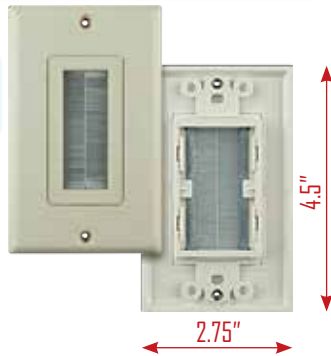

HANDSET UNTANGLER ADAPTER

- Prevents Tangled Cords
- Does not Affect Sound Quality
- Automatically Rotates to Eliminate Twisted Telephone Cords

DSL-F200

DSL SPLITTER

- The In-Line Adapter Connects between the Wall Jack and Voice Device (e.g. Phone, Fax, Answering Machine, Caller ID) Providing both an Unfiltered DSL Jack for DSL
- Connection and a Filtered Jack for a Single Line of Voice Device Communications
- Eliminates all Erratic Impedance from Telephone Equipment that Interfere with DSL Communications

KR-U100-IVR

BRUSH WALL PLATE

- Color: Ivory
- Brush gate size: 20 x 55 mm

KR-U100-WHT

BRUSH WALL PLATE

- Color: White
- Brush gate size: 20 x 55 mm